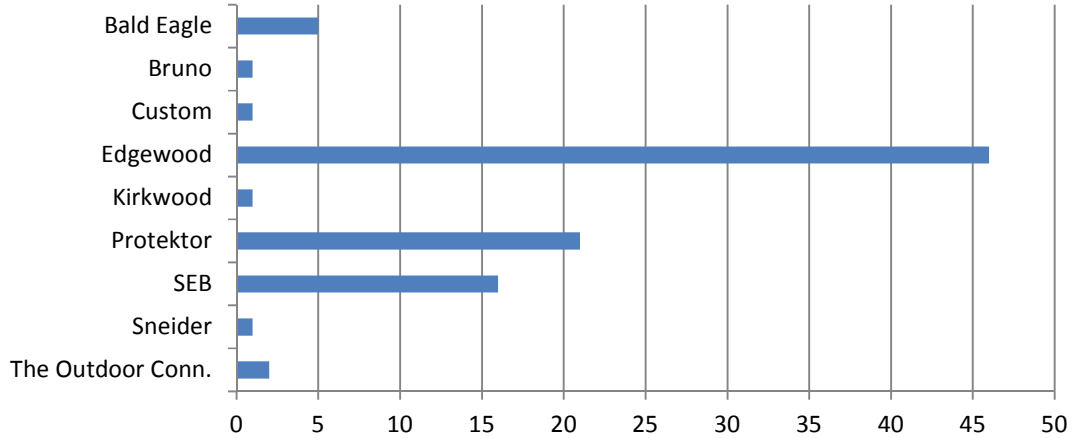

2016 F-Open Equipment List

Stock

Trigger

Rifle Scope

Spotting Scope

Front Rest

Rear Bag

Powder