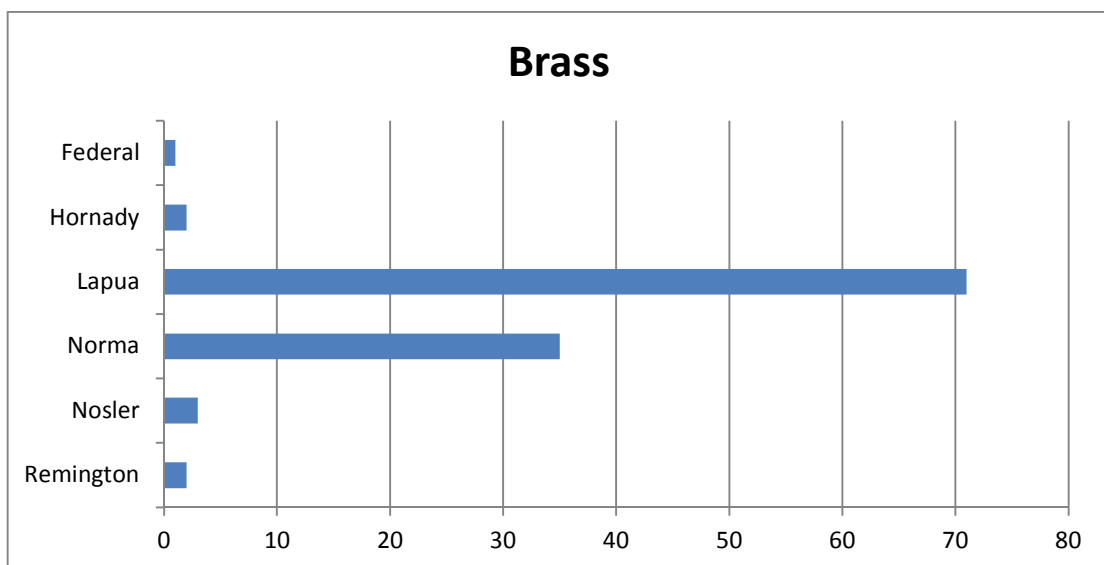

2016 F-Open Equipment List

Stock

Trigger

Rifle Scope

Spotting Scope

Front Rest

Rear Bag

Powder