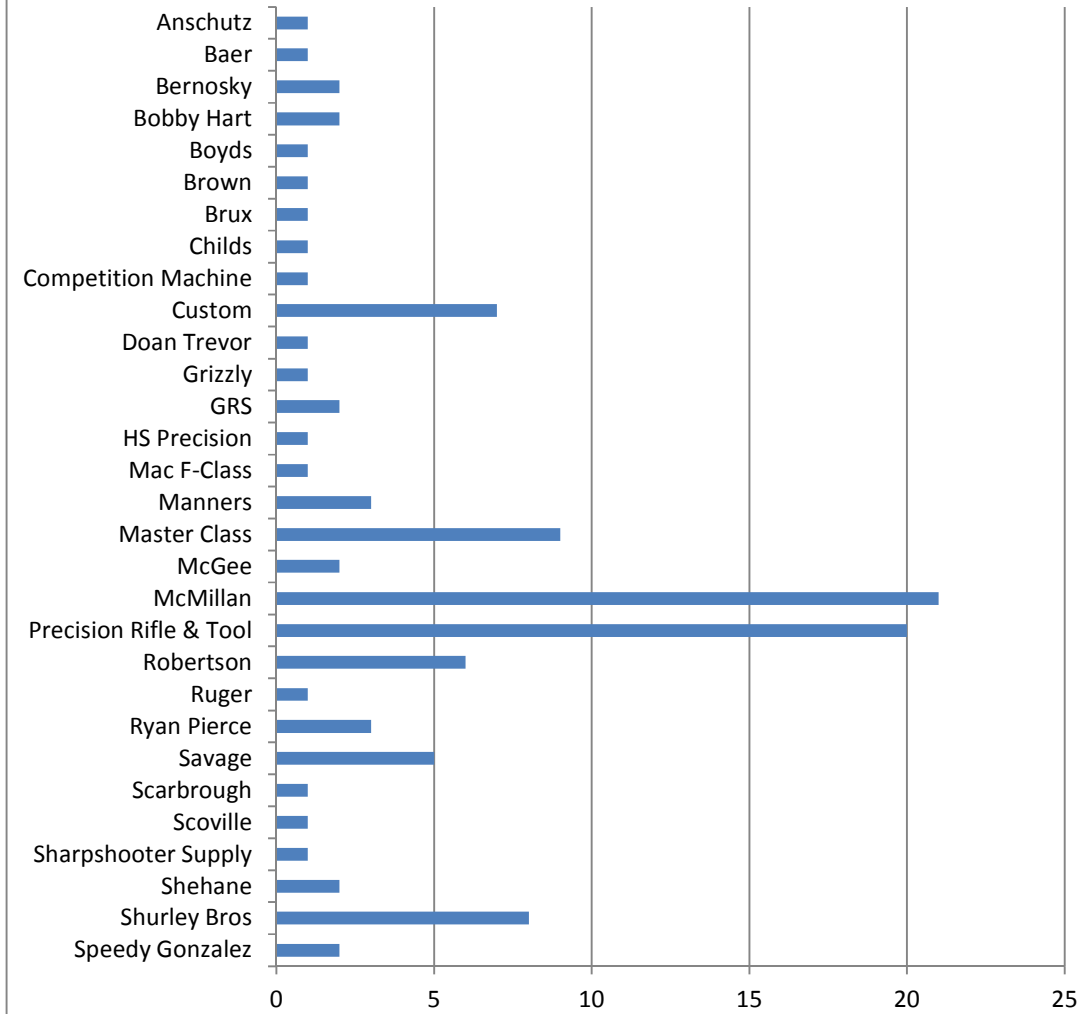

2016 F-Open Equipment List

Stock

Trigger

Rifle Scope

Spotting Scope

Front Rest

Rear Bag

Powder