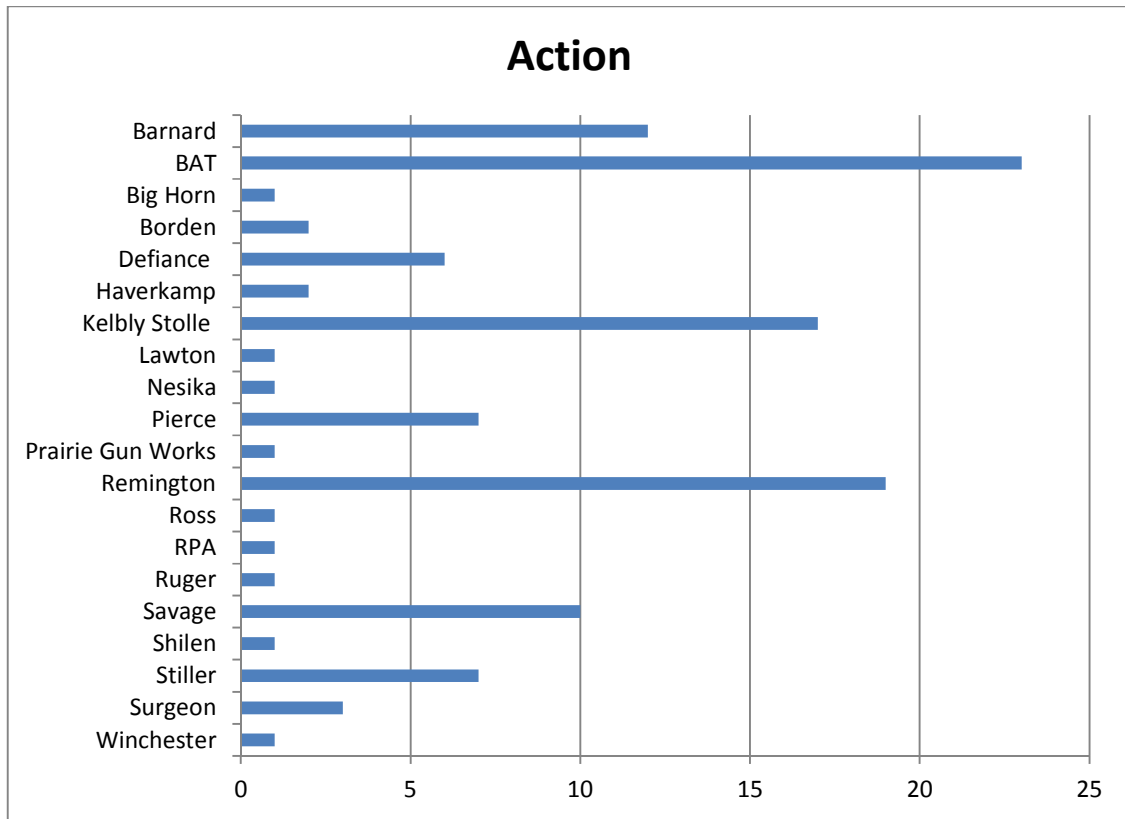

2016 F-Open Equipment List

Stock

Trigger

Rifle Scope

Spotting Scope

Front Rest

Rear Bag

Powder

Cartridge