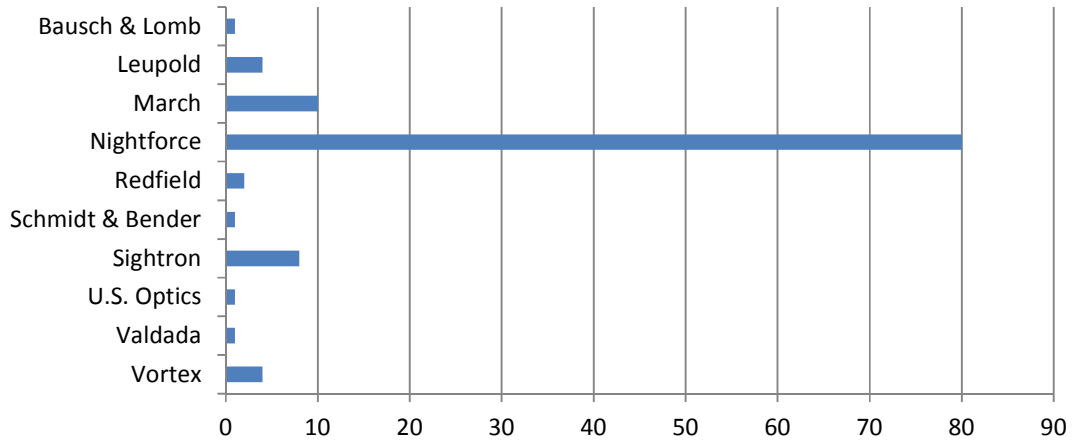

2016 F-Open Equipment List

Stock

Trigger

Rifle Scope

Spotting Scope

Front Rest

Rear Bag

Powder