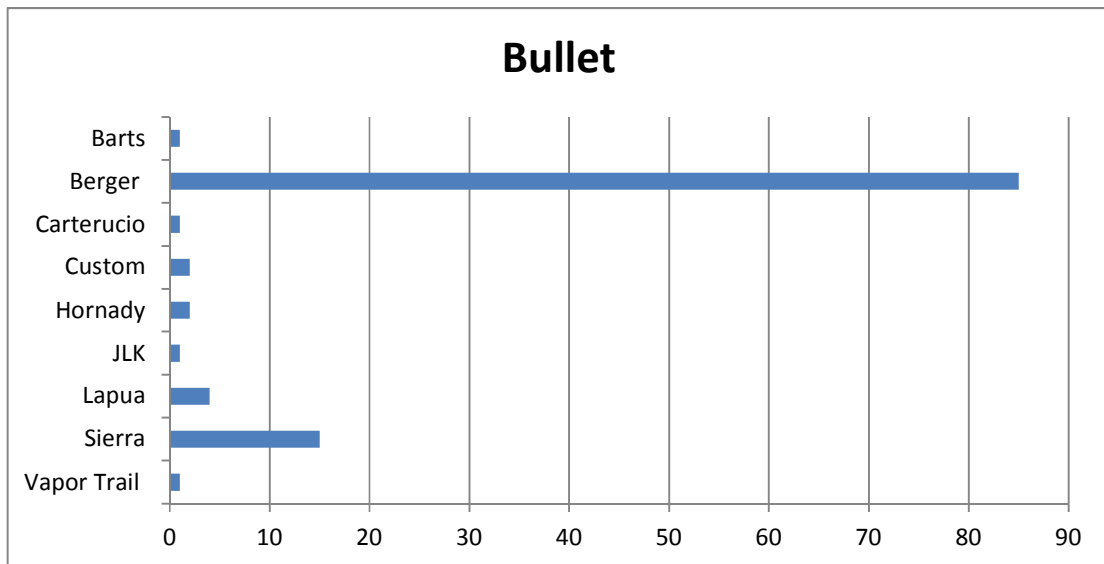

2016 F-Open Equipment List

Stock

Trigger

Rifle Scope

Spotting Scope

Front Rest

Rear Bag

Powder