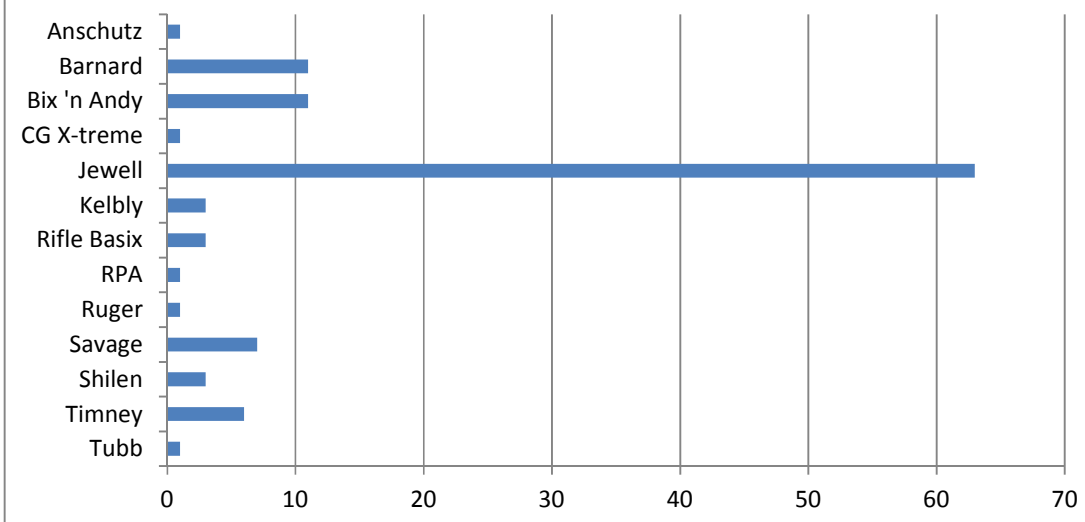

2016 F-Open Equipment List

Stock

Trigger

Rifle Scope

Spotting Scope

Front Rest

Rear Bag

Powder