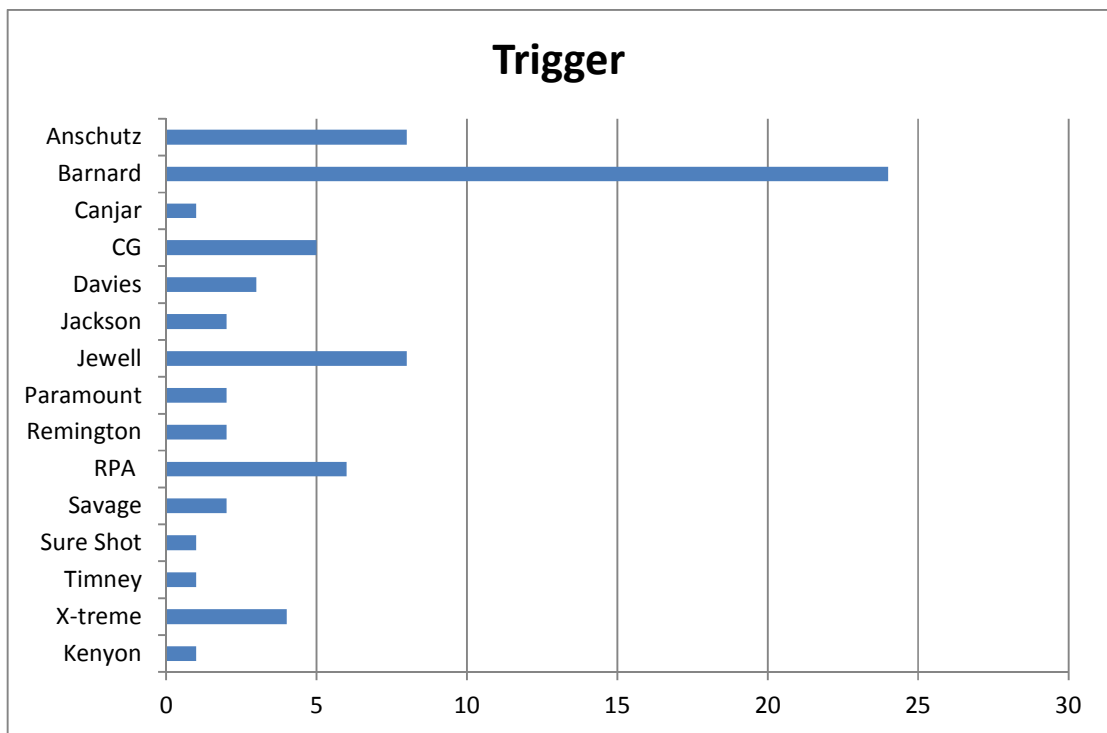

2016 Sling/TR Equipment List

Spotting Scope

Shooting Coat

Bullet

Primer

Brass

Powder

Cartridge