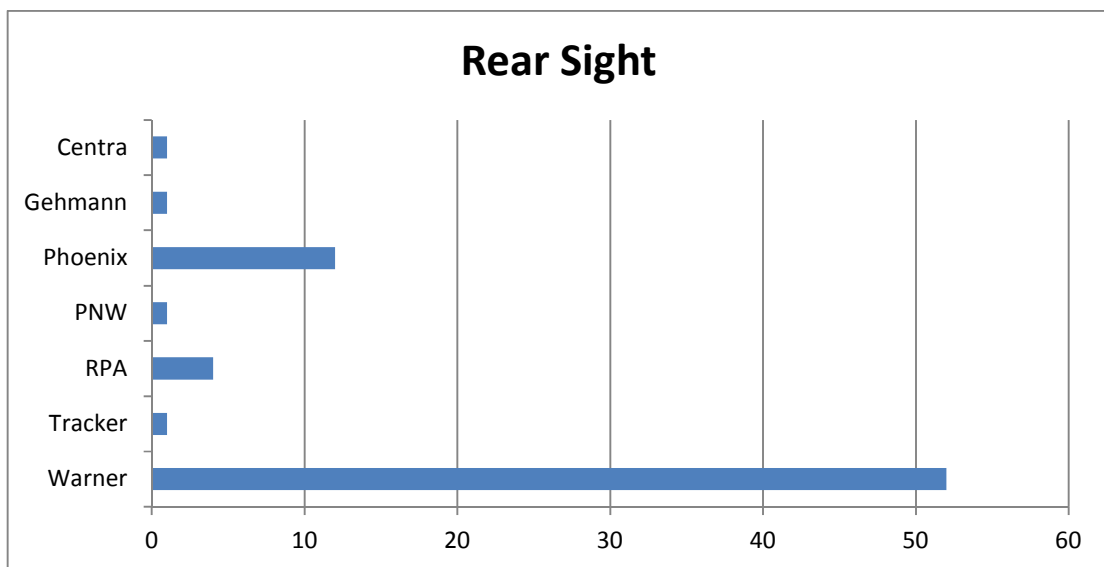

2016 Sling/TR Equipment List

Spotting Scope

Shooting Coat

Bullet

Primer

Brass

Powder

Cartridge