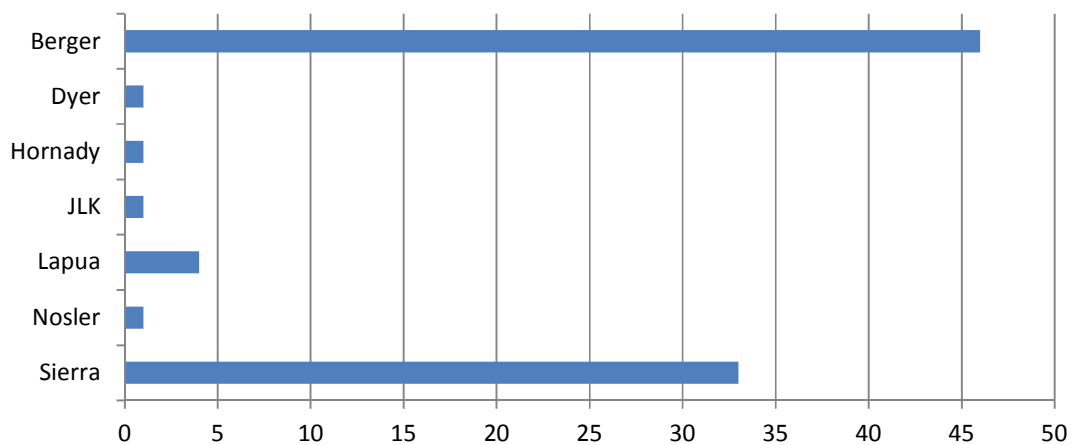

2016 Sling/TR Equipment List

Spotting Scope

Shooting Coat

Bullet

Primer

Brass

Powder

Cartridge