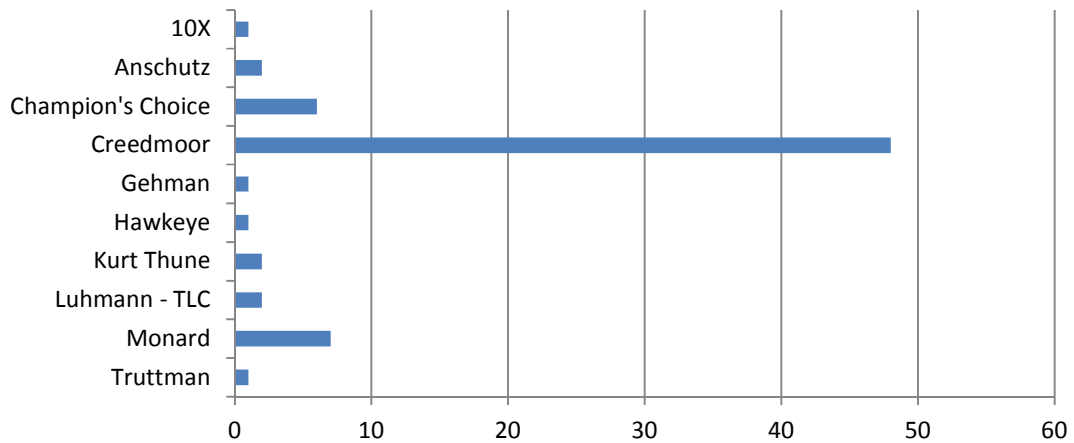

2016 Sling/TR Equipment List

Spotting Scope

Shooting Coat

Bullet

Primer

Brass

Powder

Cartridge