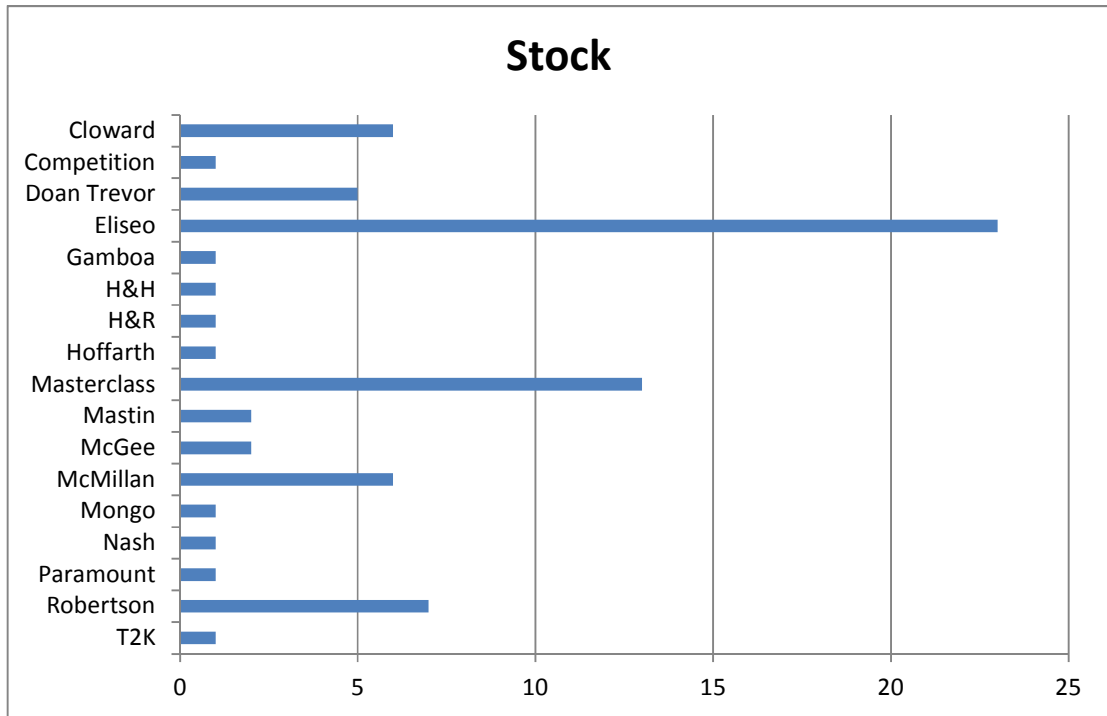

2016 Sling/TR Equipment List

Spotting Scope

Shooting Coat

Bullet

Primer

Brass

Powder

Cartridge