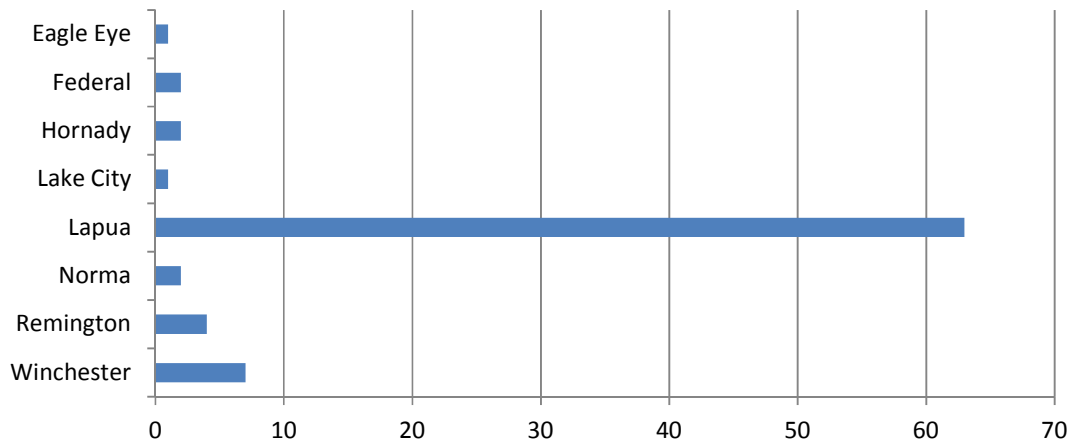

2016 Sling/TR Equipment List

Spotting Scope

Shooting Coat

Bullet

Primer

Brass

Powder

Cartridge