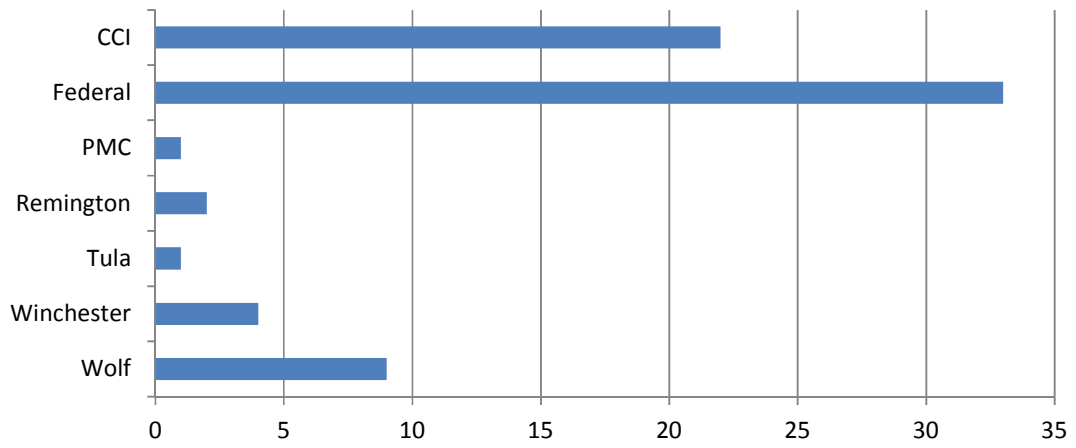

2016 Sling/TR Equipment List

Spotting Scope

Shooting Coat

Bullet

Primer

Brass

Powder

Cartridge