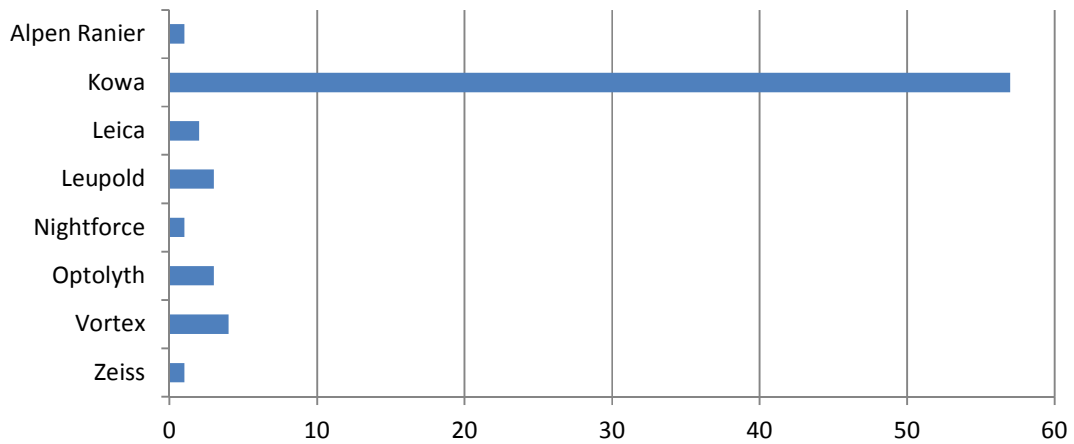

2016 Sling/TR Equipment List

Spotting Scope

Shooting Coat

Bullet

Primer

Brass

Powder

Cartridge