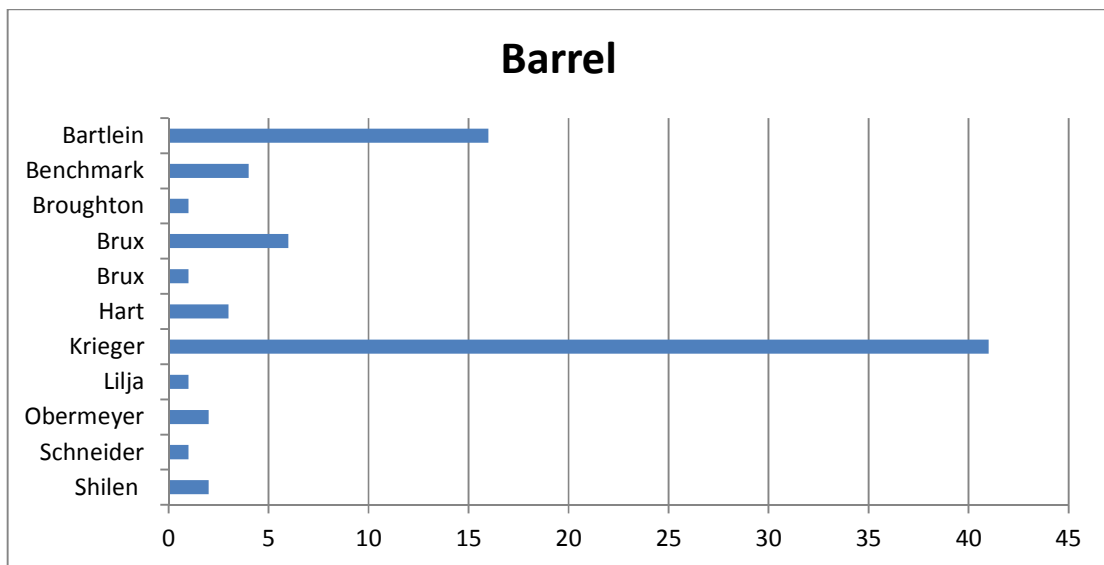

2016 Sling/TR Equipment List

Spotting Scope

Shooting Coat

Bullet

Primer

Brass

Powder

Cartridge