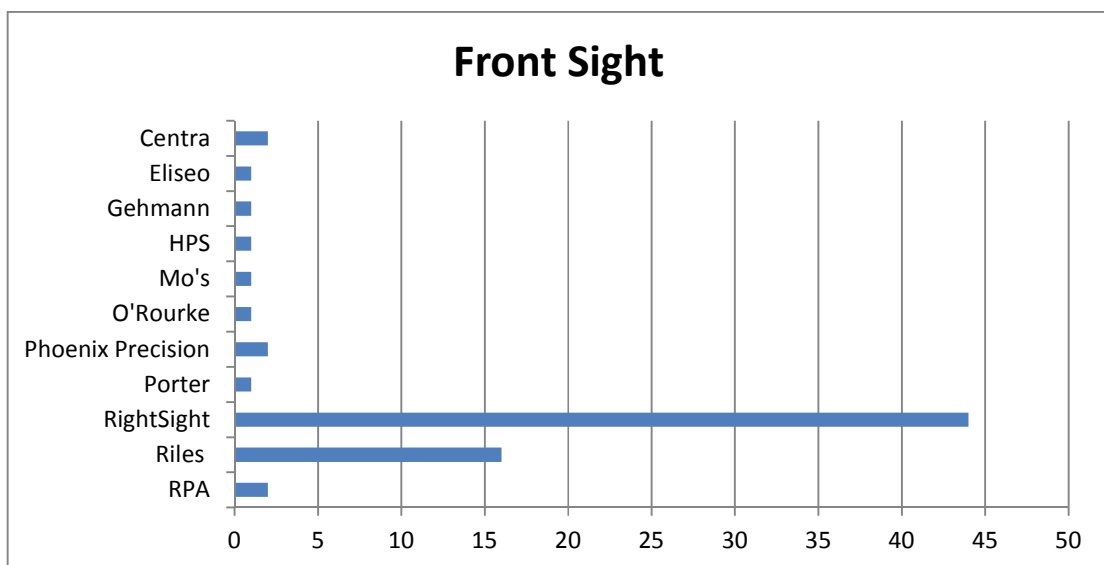

2016 Sling/TR Equipment List

Spotting Scope

Shooting Coat

Bullet

Primer

Brass

Powder

Cartridge