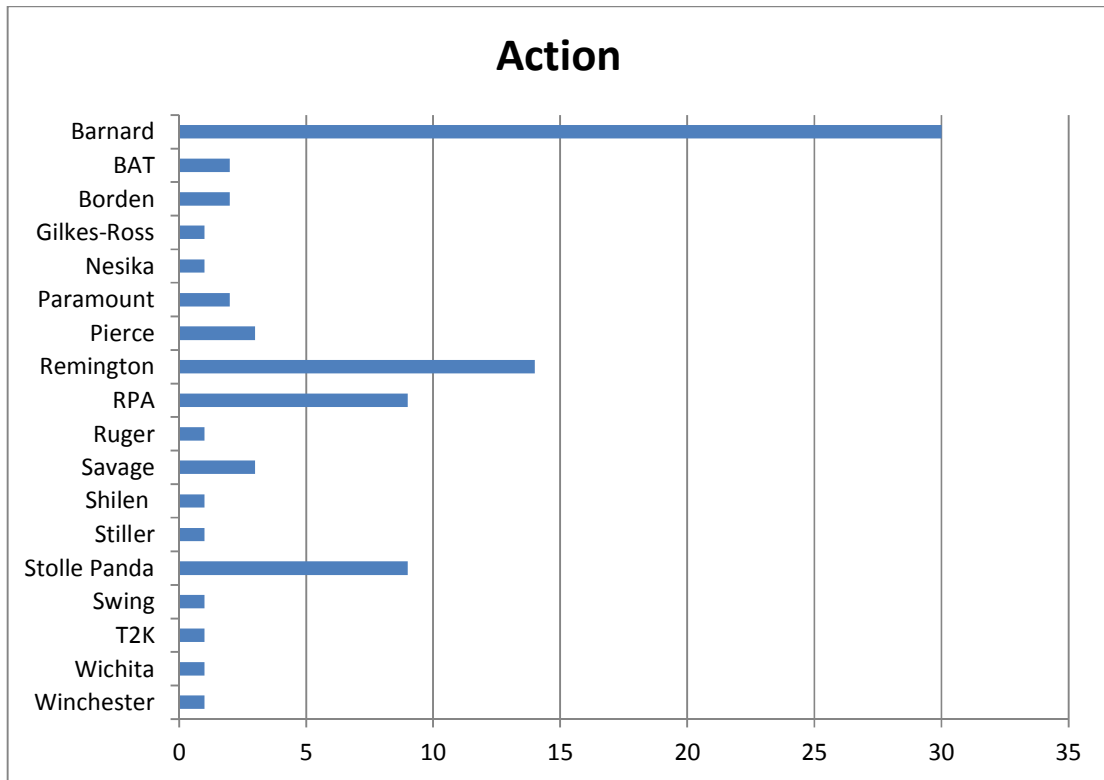

2016 Sling/TR Equipment List

Spotting Scope

Shooting Coat

Bullet

Primer

Brass

Powder

Cartridge