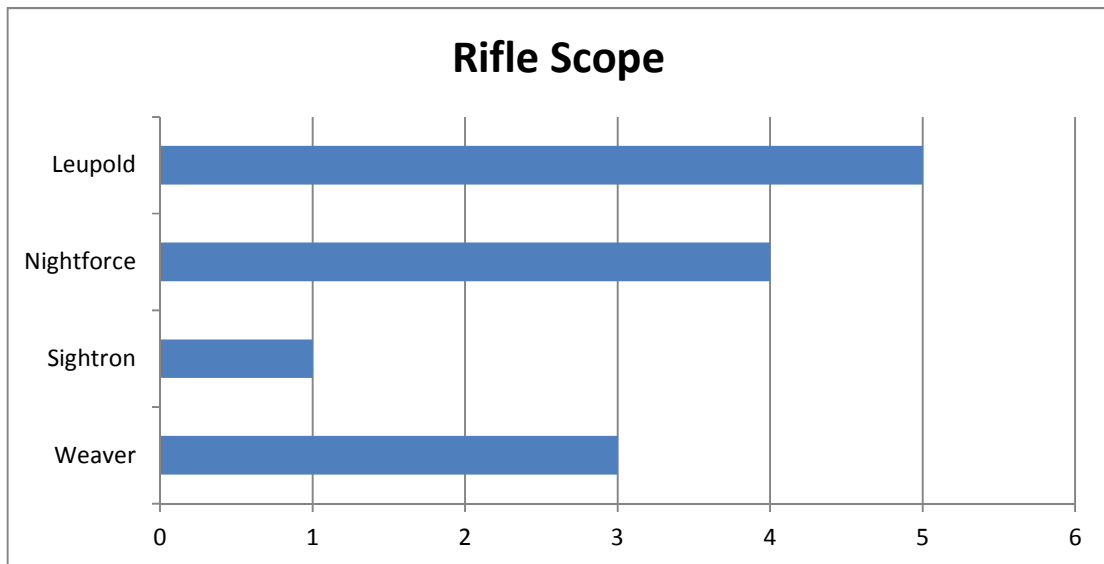

2016 Sling/TR Equipment List

Spotting Scope

Shooting Coat

Bullet

Primer

Brass

Powder

Cartridge