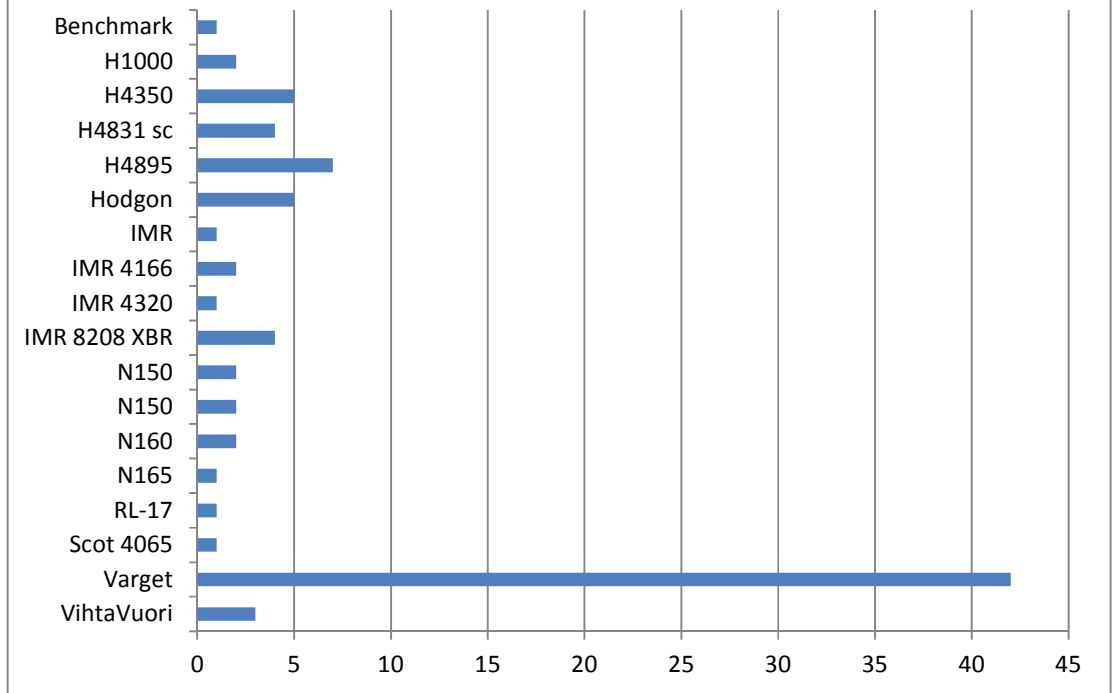

2016 Sling/TR Equipment List

Spotting Scope

Shooting Coat

Bullet

Primer

Brass

Powder

Cartridge