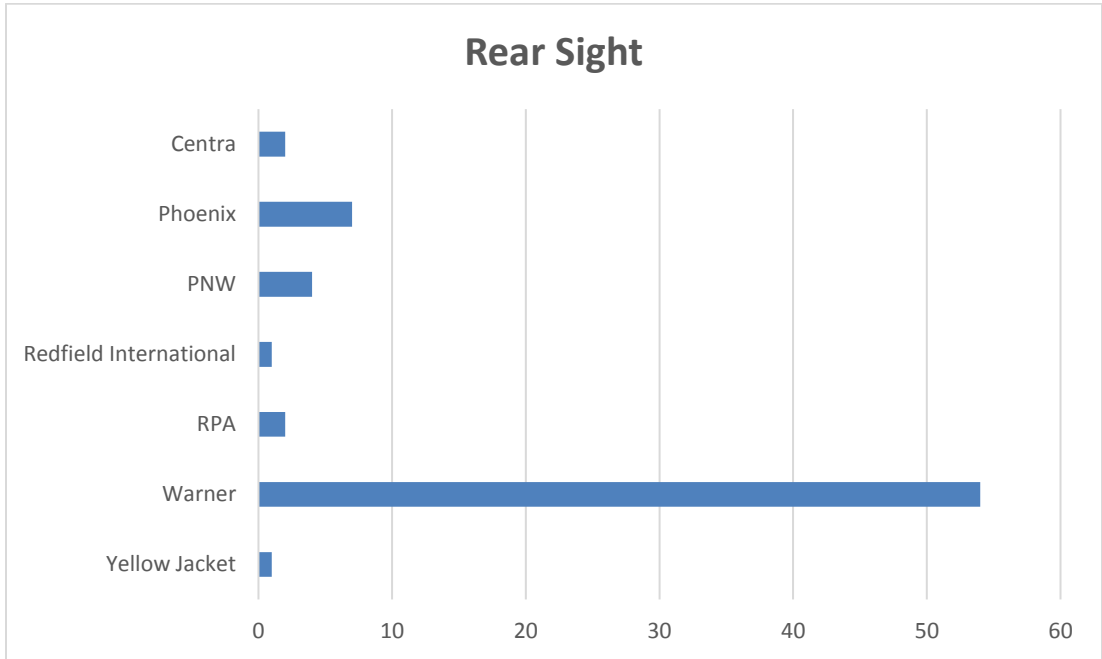

2017 Sling/TR Equipment List

Stock

Rifle Scope

Primer

Brass

Powder

Cartridge