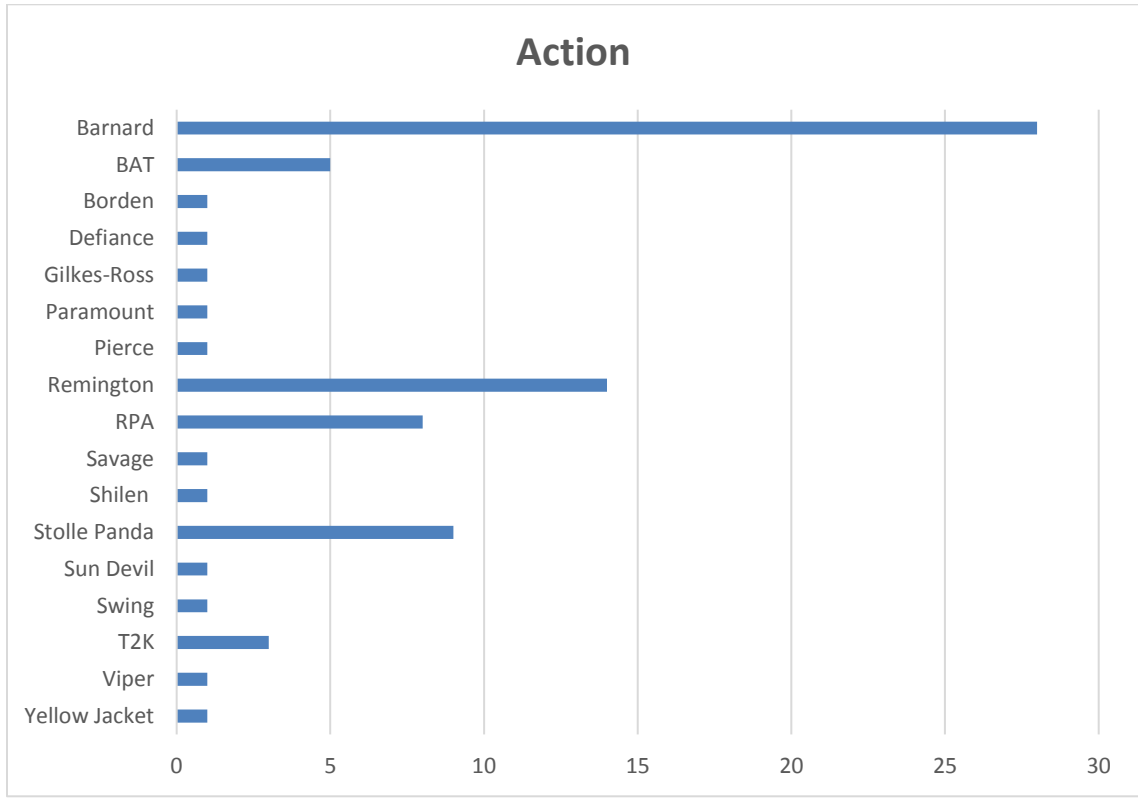

2017 Sling/TR Equipment List

Stock

Rifle Scope

Primer

Brass

Powder

Cartridge