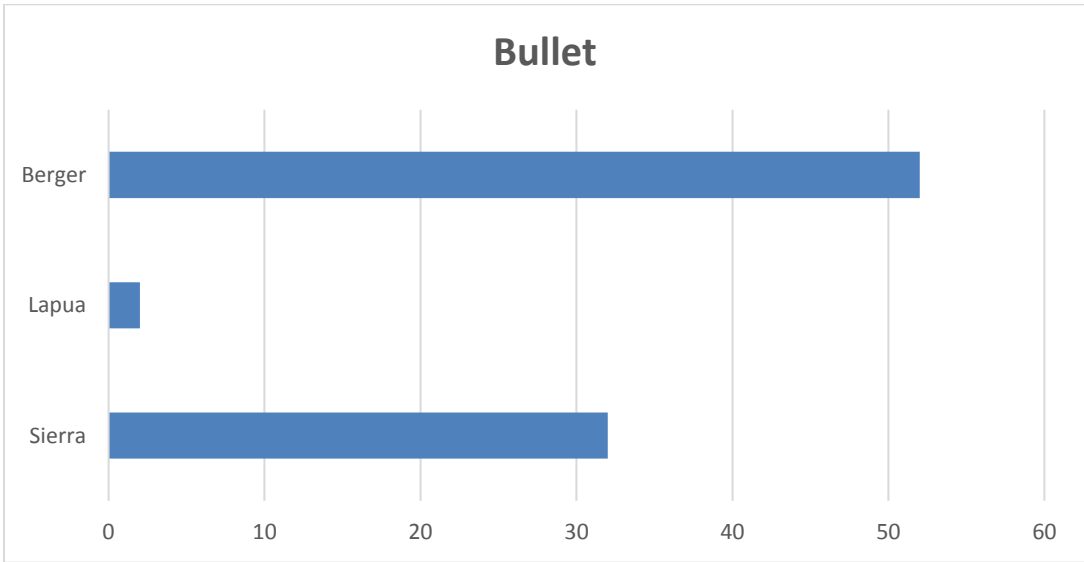

2017 Sling/TR Equipment List

Stock

Rifle Scope

Primer

Brass

Powder

Cartridge