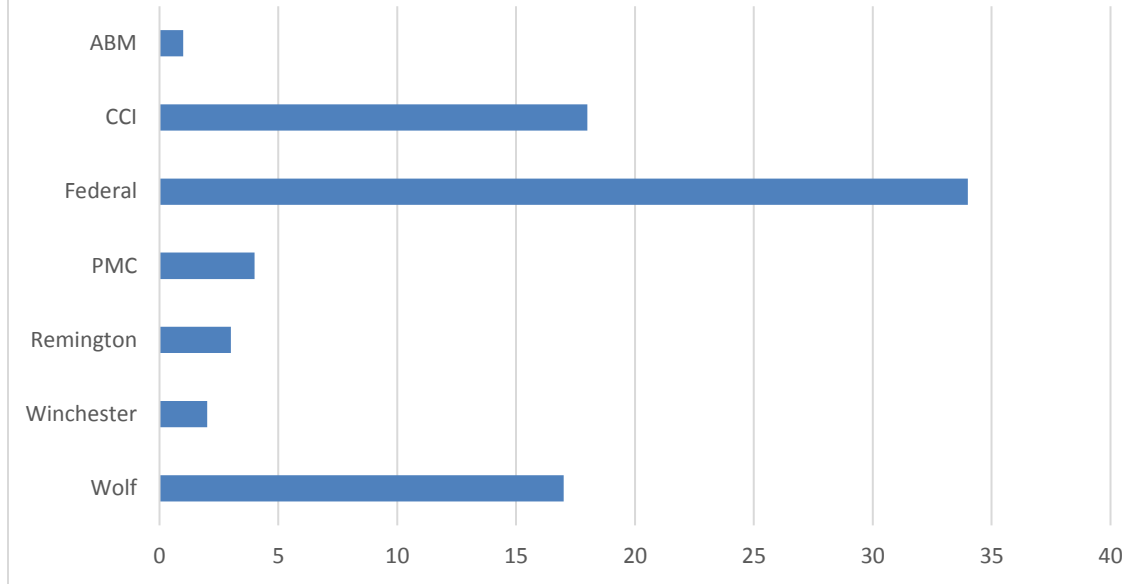

2017 Sling/TR Equipment List

Stock

Rifle Scope

Primer

Brass

Powder

Cartridge