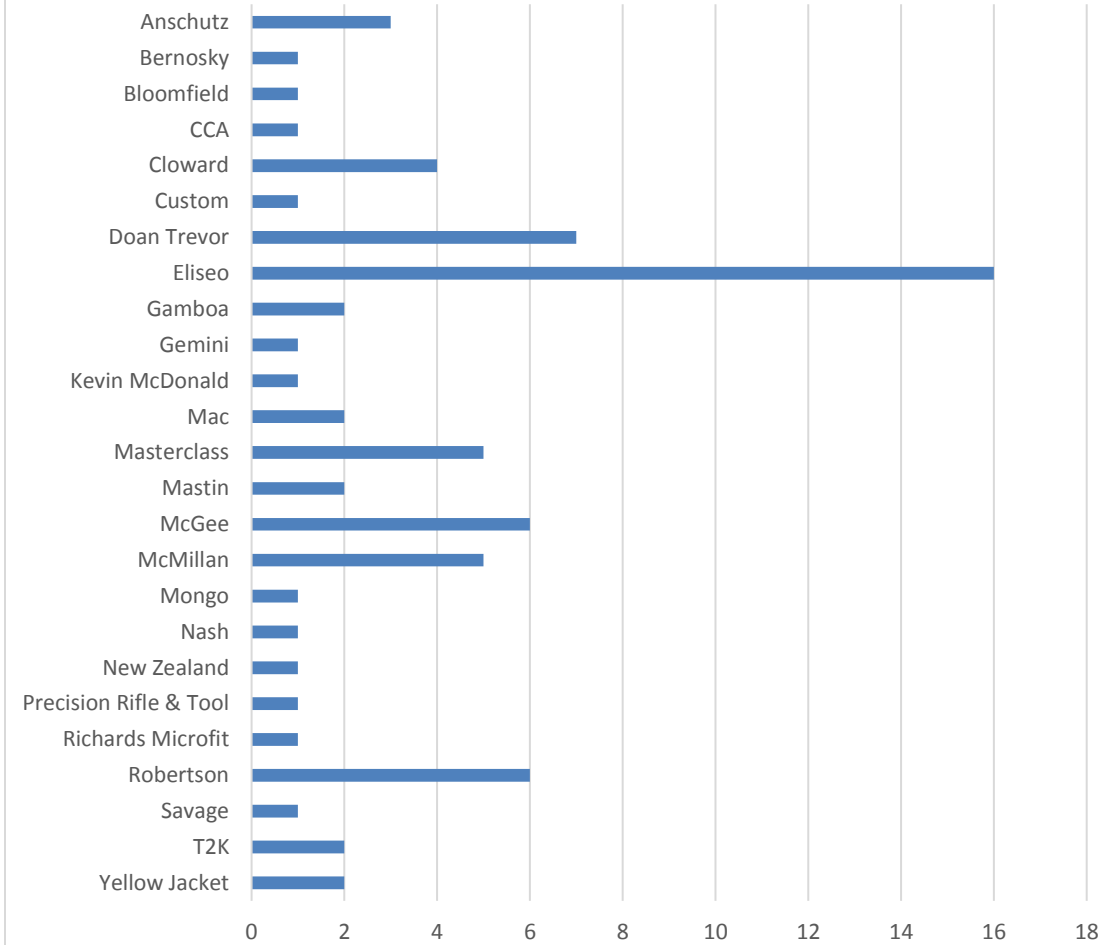

2017 Sling/TR Equipment List

Stock

Rifle Scope

Primer

Brass

Powder

Cartridge