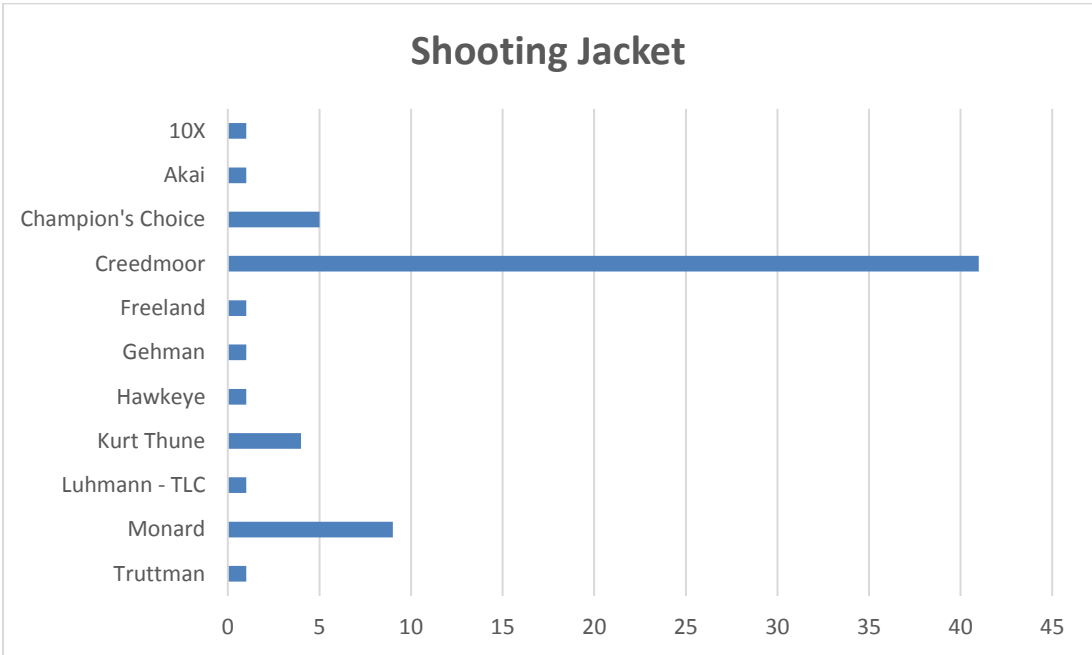

2017 Sling/TR Equipment List

Stock

Rifle Scope

Primer

Brass

Powder

Cartridge