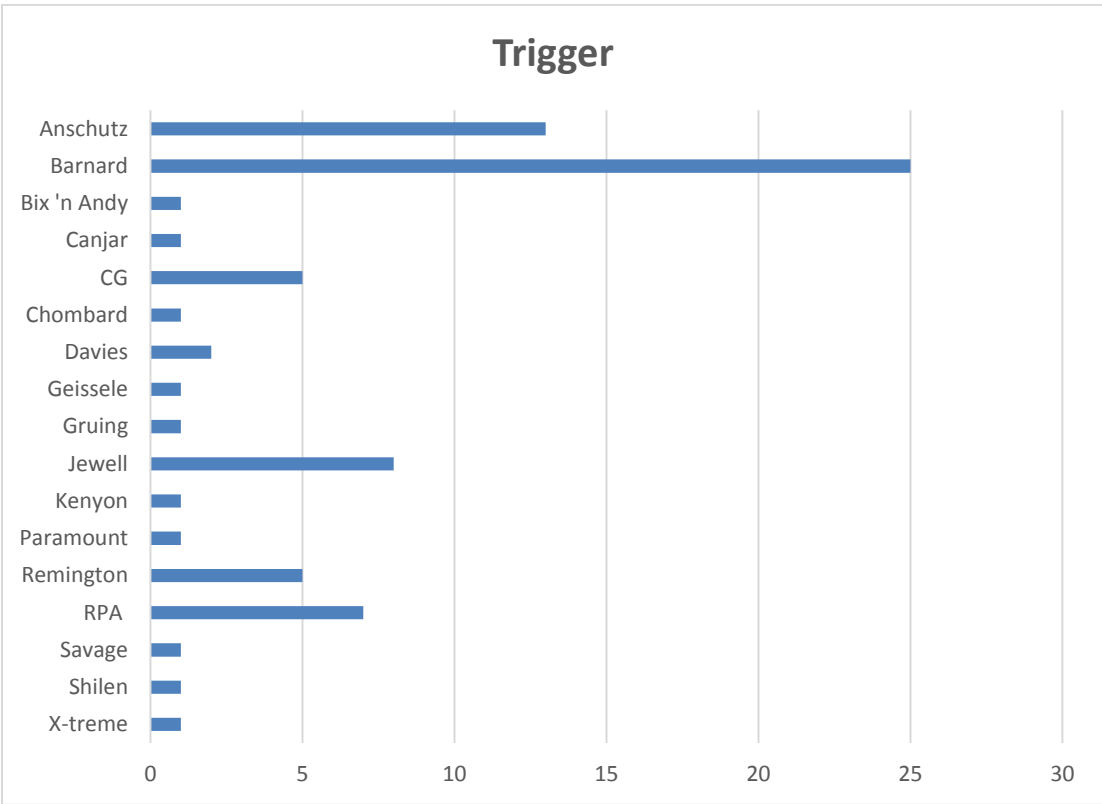

2017 Sling/TR Equipment List

Stock

Rifle Scope

Primer

Brass

Powder

Cartridge