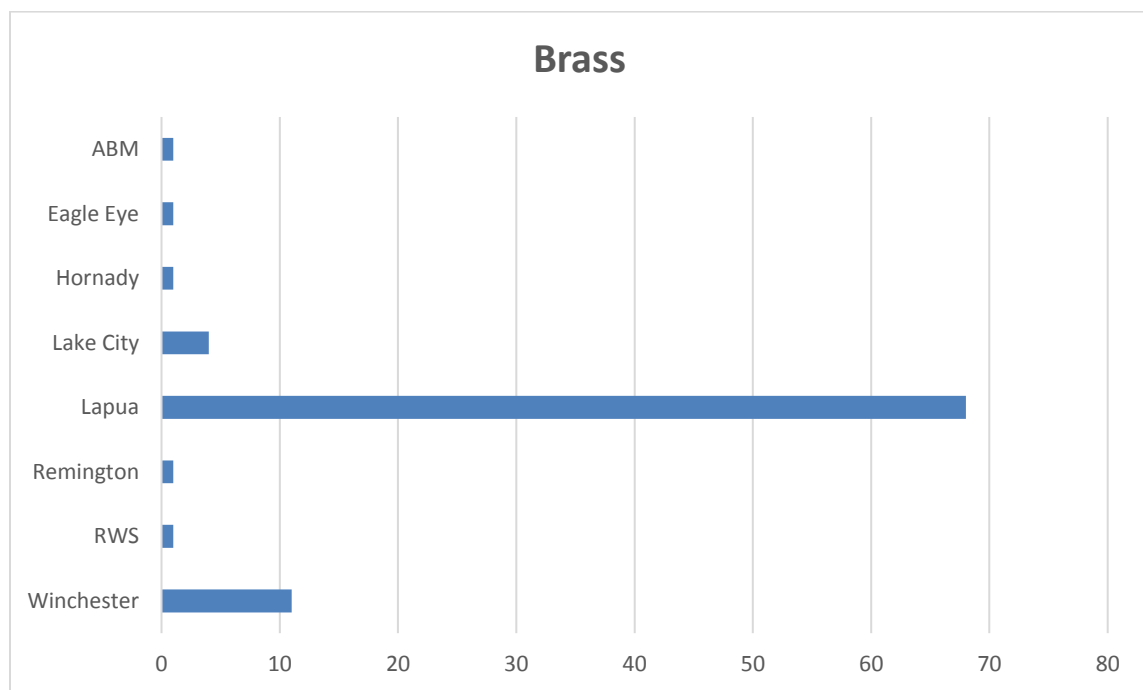

2017 Sling/TR Equipment List

Stock

Rifle Scope

Primer

Brass

Powder

Cartridge