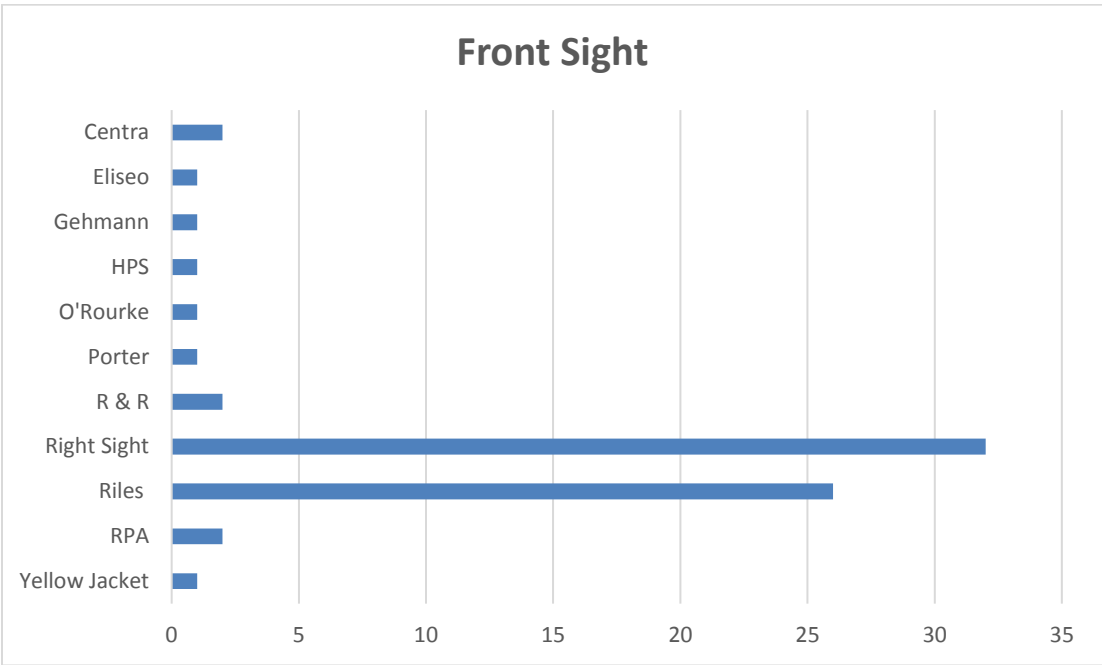

2017 Sling/TR Equipment List

Stock

Rifle Scope

Primer

Brass

Powder

Cartridge