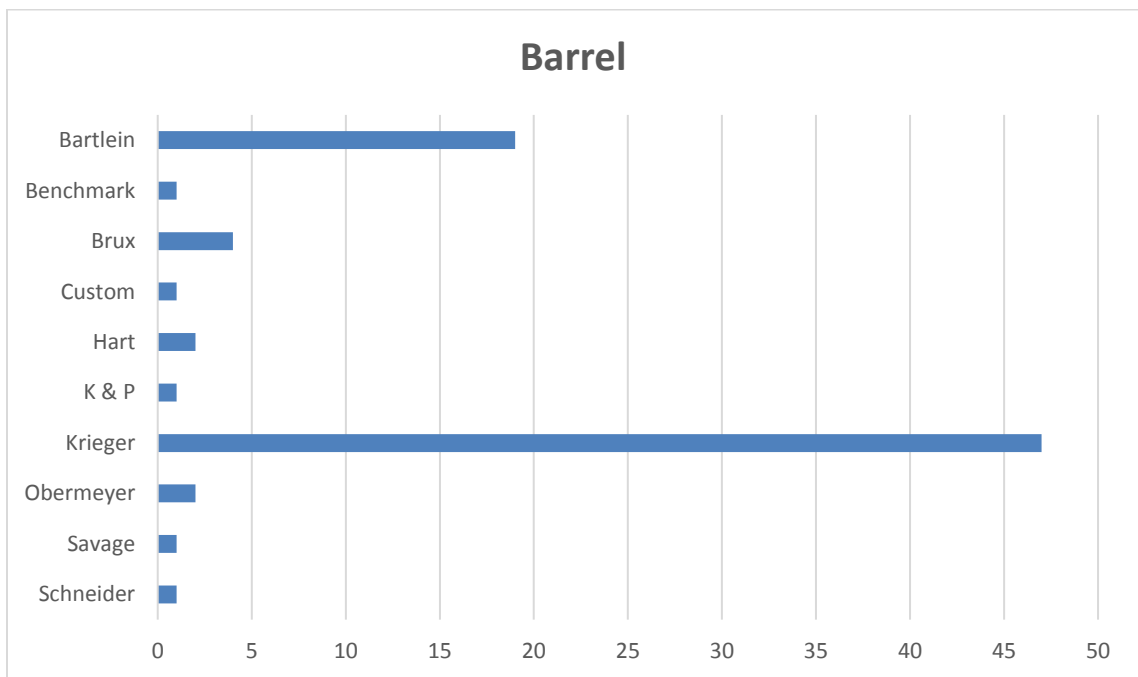

2017 Sling/TR Equipment List

Stock

Rifle Scope

Primer

Brass

Powder

Cartridge