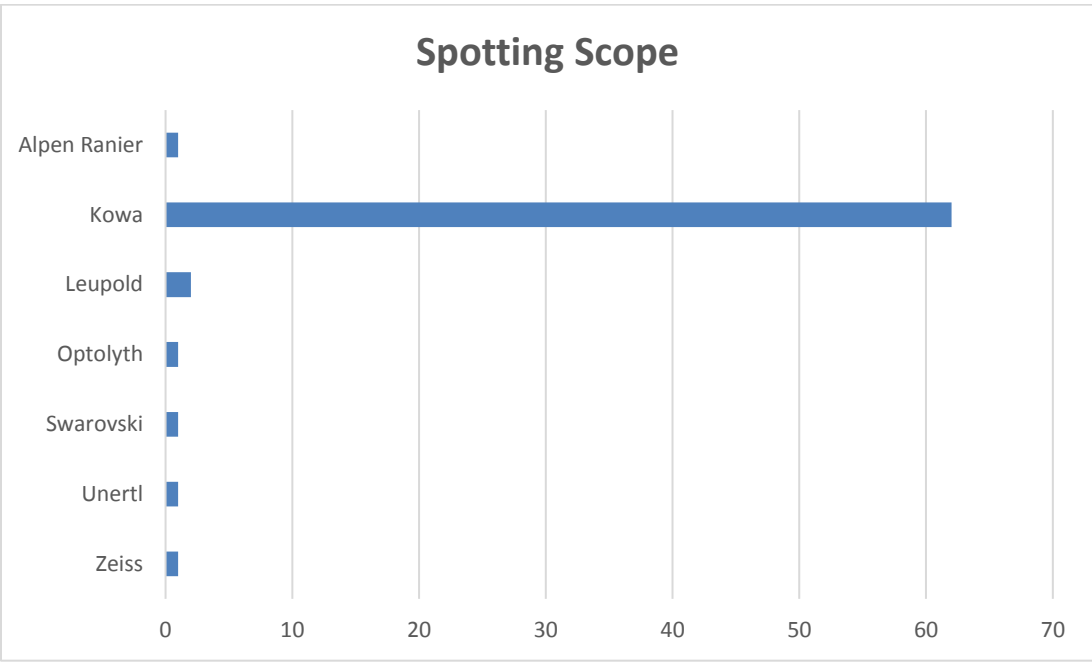

2017 Sling/TR Equipment List

Stock

Rifle Scope

Primer

Brass

Powder

Cartridge