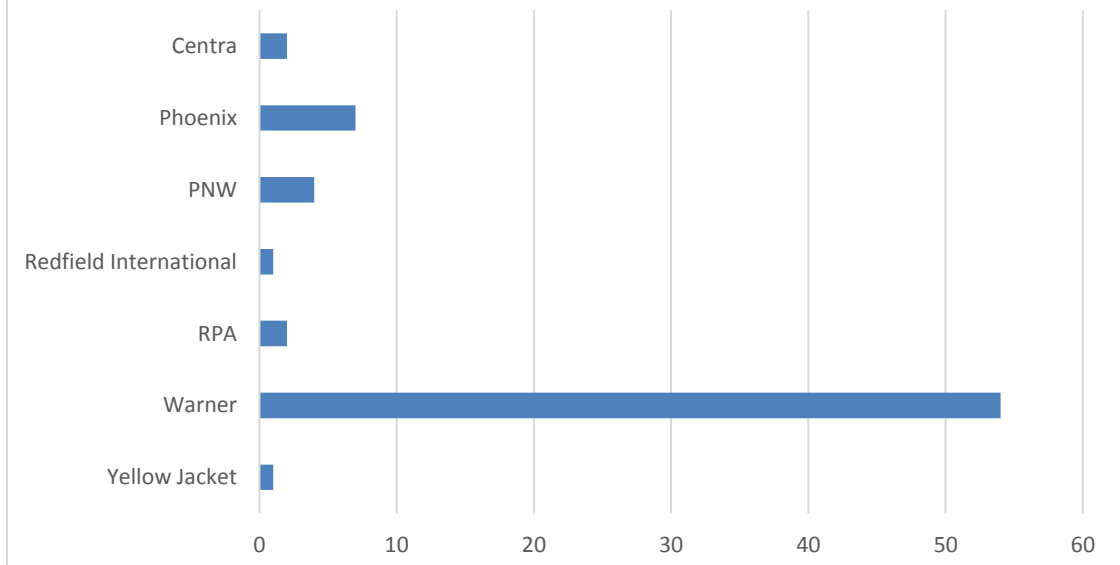

2017 Sling/TR Equipment List

Stock

Rifle Scope

Primer

Brass

Powder

Cartridge