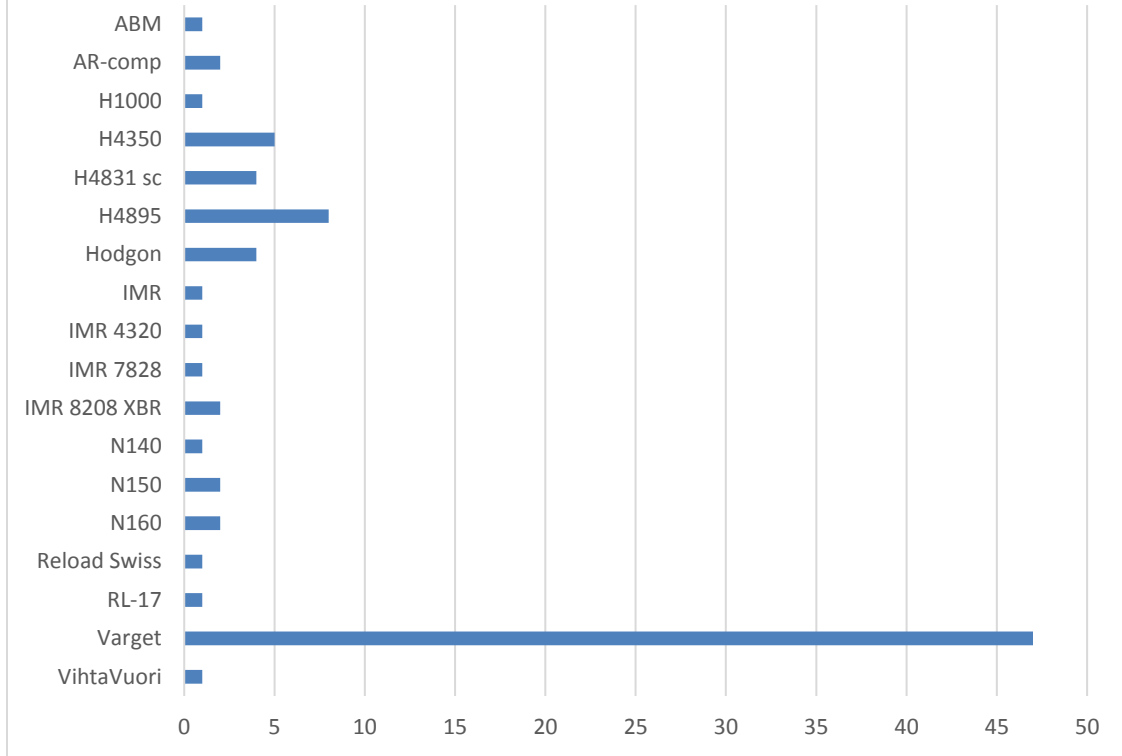

2017 Sling/TR Equipment List

Stock

Rifle Scope

Primer

Brass

Powder

Cartridge